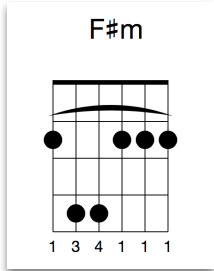

A Great Big World, Christina Aguilera - Say Something

Intro: Bm, G, D, Asus4

Bm G D Asus4
Say something I'm giving up on you
Bm G D Asus4
I'll be the one if you want me to
Bm G D Asus4
Anywhere I would have followed you
Bm G D Asus4
Say something I'm giving up on you

D F#m(#5)
And I am feeling so small
G
It was over my head
D Asus4 A
I know nothing at all

D F#m(#5)
And I will stumble and fall
G
I'm still learning love
D Asus4 A
Just starting to crawl

Bm G D Asus4
Say something I'm giving up on you
Bm G D Asus4
I'm sorry that I couldn't get to you
Bm G D Asus4
Anywhere I would have followed you
Bm G D Asus4
Say something I'm giving up on you

D F#m(#5)
And I will swallow my pride
G
You're the one that I love
D Asus4 A
And I'm saying goodbye

Bm G D Asus4
Say something I'm giving up on you
Bm G D Asus4
I'm sorry that I couldn't get to you
Bm G D Asus4
Anywhere I would have followed you
Bm G D Asus4
Say something I'm giving up on you

Bm G D Asus4
Say something I'm giving up on you
Bm G D
Say something

A Great Big World, Christina Aguilera - Say Something

Eventueel met capo (II):

- Bm -> Am
- G -> F
- D -> C
- Asus4 -> Gsus4
- F#m -> Em